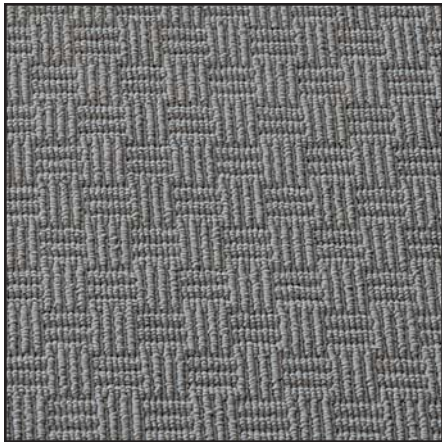

BASKET CASE

Texture is the focus of this precision basket weave pattern.

Face Fiber: Ultron Nylon type 6,6 by Solutia

Construction: Precision Loop Pattern

Colors: 17

Non-standard color variations can be created using the Forecast palette.