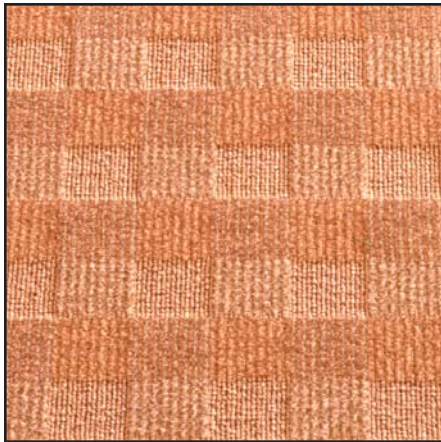

## BOXTROT

---

Complex patterning creates the softened geometry for a new image plaid.

**Face Fiber:** Ultron Nylon type 6,6 by Solutia

**Construction:** Precision Patterned Cut/Uncut Loop

**Colors:** 9

Non-standard color variations can be created using the Forecast palette.