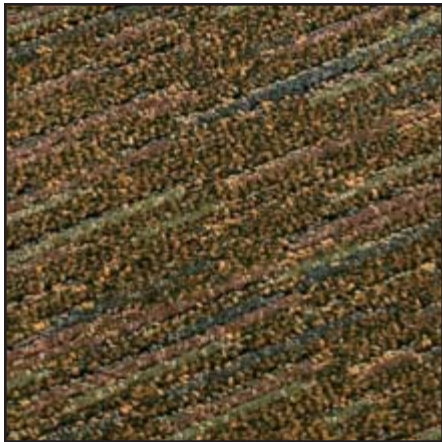

VINTAGE

Classic styling inspired by a 1938 Norton Dominator motorcycle, and the light play on its sculptural chrome body. This colorful, broken linear pattern is available as both 24" tile and 12 foot broadloom.

Face Fiber: Ultron

Construction: Cut/uncut loop pattern

Colors: 13 standard colors

Non-standard color variations can be created using the Forecast palette.

Fortune Contract Carpet
272 Kraft Drive • P.O. Box 2287 • Dalton, Georgia 30722
(800) 359-4508 • (706) 279-3669 • Fax 888.241.6433
www.fortunecontract.com
email_customerservice@fortunecontract.com